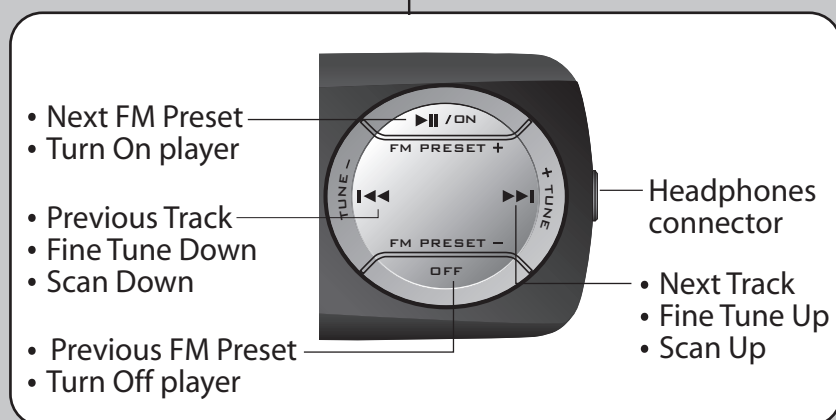

Product Registration

Enjoy a host of benefits by registering your product during installation, or at www.creative.com/register. Benefits include:

- Service and Product Support from Creative
- Exclusive updates on promotions and events

Creative Knowledge Base

Resolve and troubleshoot technical queries at Creative's 24-hour self-help Knowledge Base.

Go to www.creative.com and select your region.

Warranty & Customer Support Services

For terms and conditions, warranty and other service details, visit our website and online store at www.creative.com.

Keep this document for future reference.

Proper Handling

WARNING: Handling the cord(s) on this product may expose you to lead, a chemical known to the State of California to cause cancer and birth defects or other reproductive harm. **Wash hands after handling.**

- Creative Product
- Produit Creative
- Prodotto Creative
- Creative-Produkt
- Producto Creative
- Creative Product
- Creative Produkt
- Creative tuote
- Creative Produkt
- Creative produkt
- Creative produkt
- Vyrobek firmy Creative
- Produto Creative
- Creative продукт

- Dealer Stamp
- Cachet revendeur
- Timbro del rivenditore
- Händlerstempel
- Sello distribuidor
- Dealer stempel
- Forhandler stempel
- Jälleenmyyjä leima
- Återförsäljare stämpel
- Forhandler stempel
- Pieczęć dylera
- Rázitko prodejce
- Carimbo do Agente
- Печать дилера

- Purchase Date
- Date d'achat
- Data di acquisto
- Kaufdatum
- Fecha de compra
- Aankoopdatum
- Kjøbsdato
- Ostopäivä
- Inköpsdatum
- Købsdato
- Data zakupu
- Datum koupy
- Data de compra
- Покупное число

- Name and Address of Customer
- Nom et adresse du client
- Nome e indirizzo del cliente
- Name & Anschrift des Käufers
- Nombre & dirección del cliente
- Naam & adres van de klant
- Kundens navn & adress
- Asiakkaan nimi & osoite
- Kundens namm & adress
- Kundens navn & adresse
- Imię, nazwisko klienta
- Meno a adresa zakaznika
- Nome e morada do comprador
- Фамилия и адрес покупателя